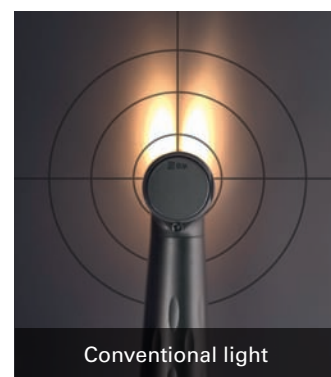

Conventional light