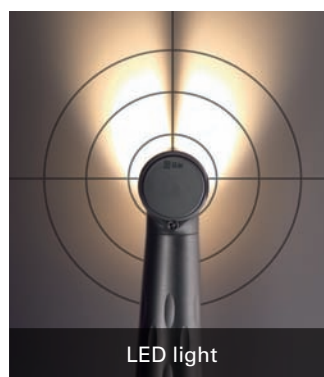

Bright, natural colored light

Wide field of illumination

LED light